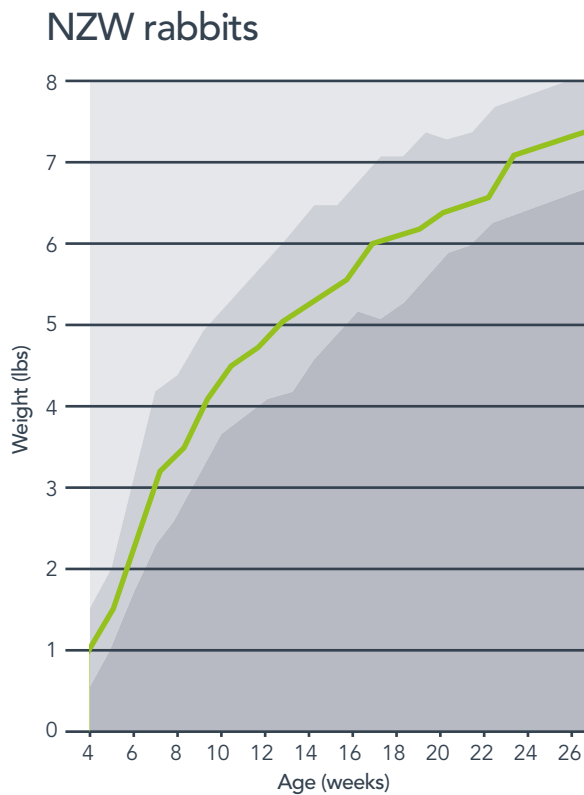

Rabbit weight charts

Find out more about our research models and services envigo.com

Contact us

The Americas 1.800.345.4114 +1.609.452.4440
 Europe / Africa +44.1423.500888
 Asia Pacific +65.6.5686588

Envigo RMS Division, 8520 Allison Pointe Blvd., Suite 400, Indianapolis, IN 46250, United States