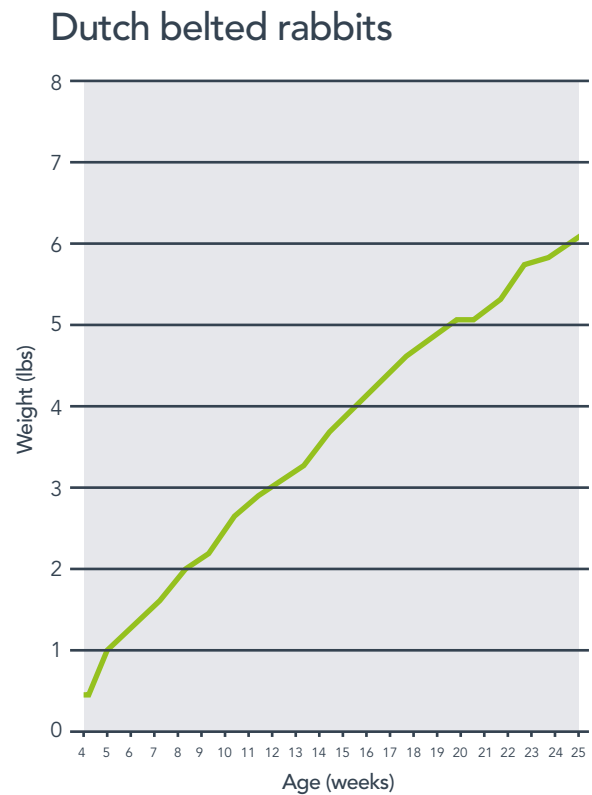

Rabbit weight charts

Find out more about our research models and services envigo.com

Contact us

The Americas 1.800.345.4114 +1.609.452.4440
 Europe / Africa +44.1423.500888
 Asia Pacific +65.6.5686588

Envigo RMS Division, 8520 Allison Pointe Blvd., Suite 400, Indianapolis, IN 46250, United States